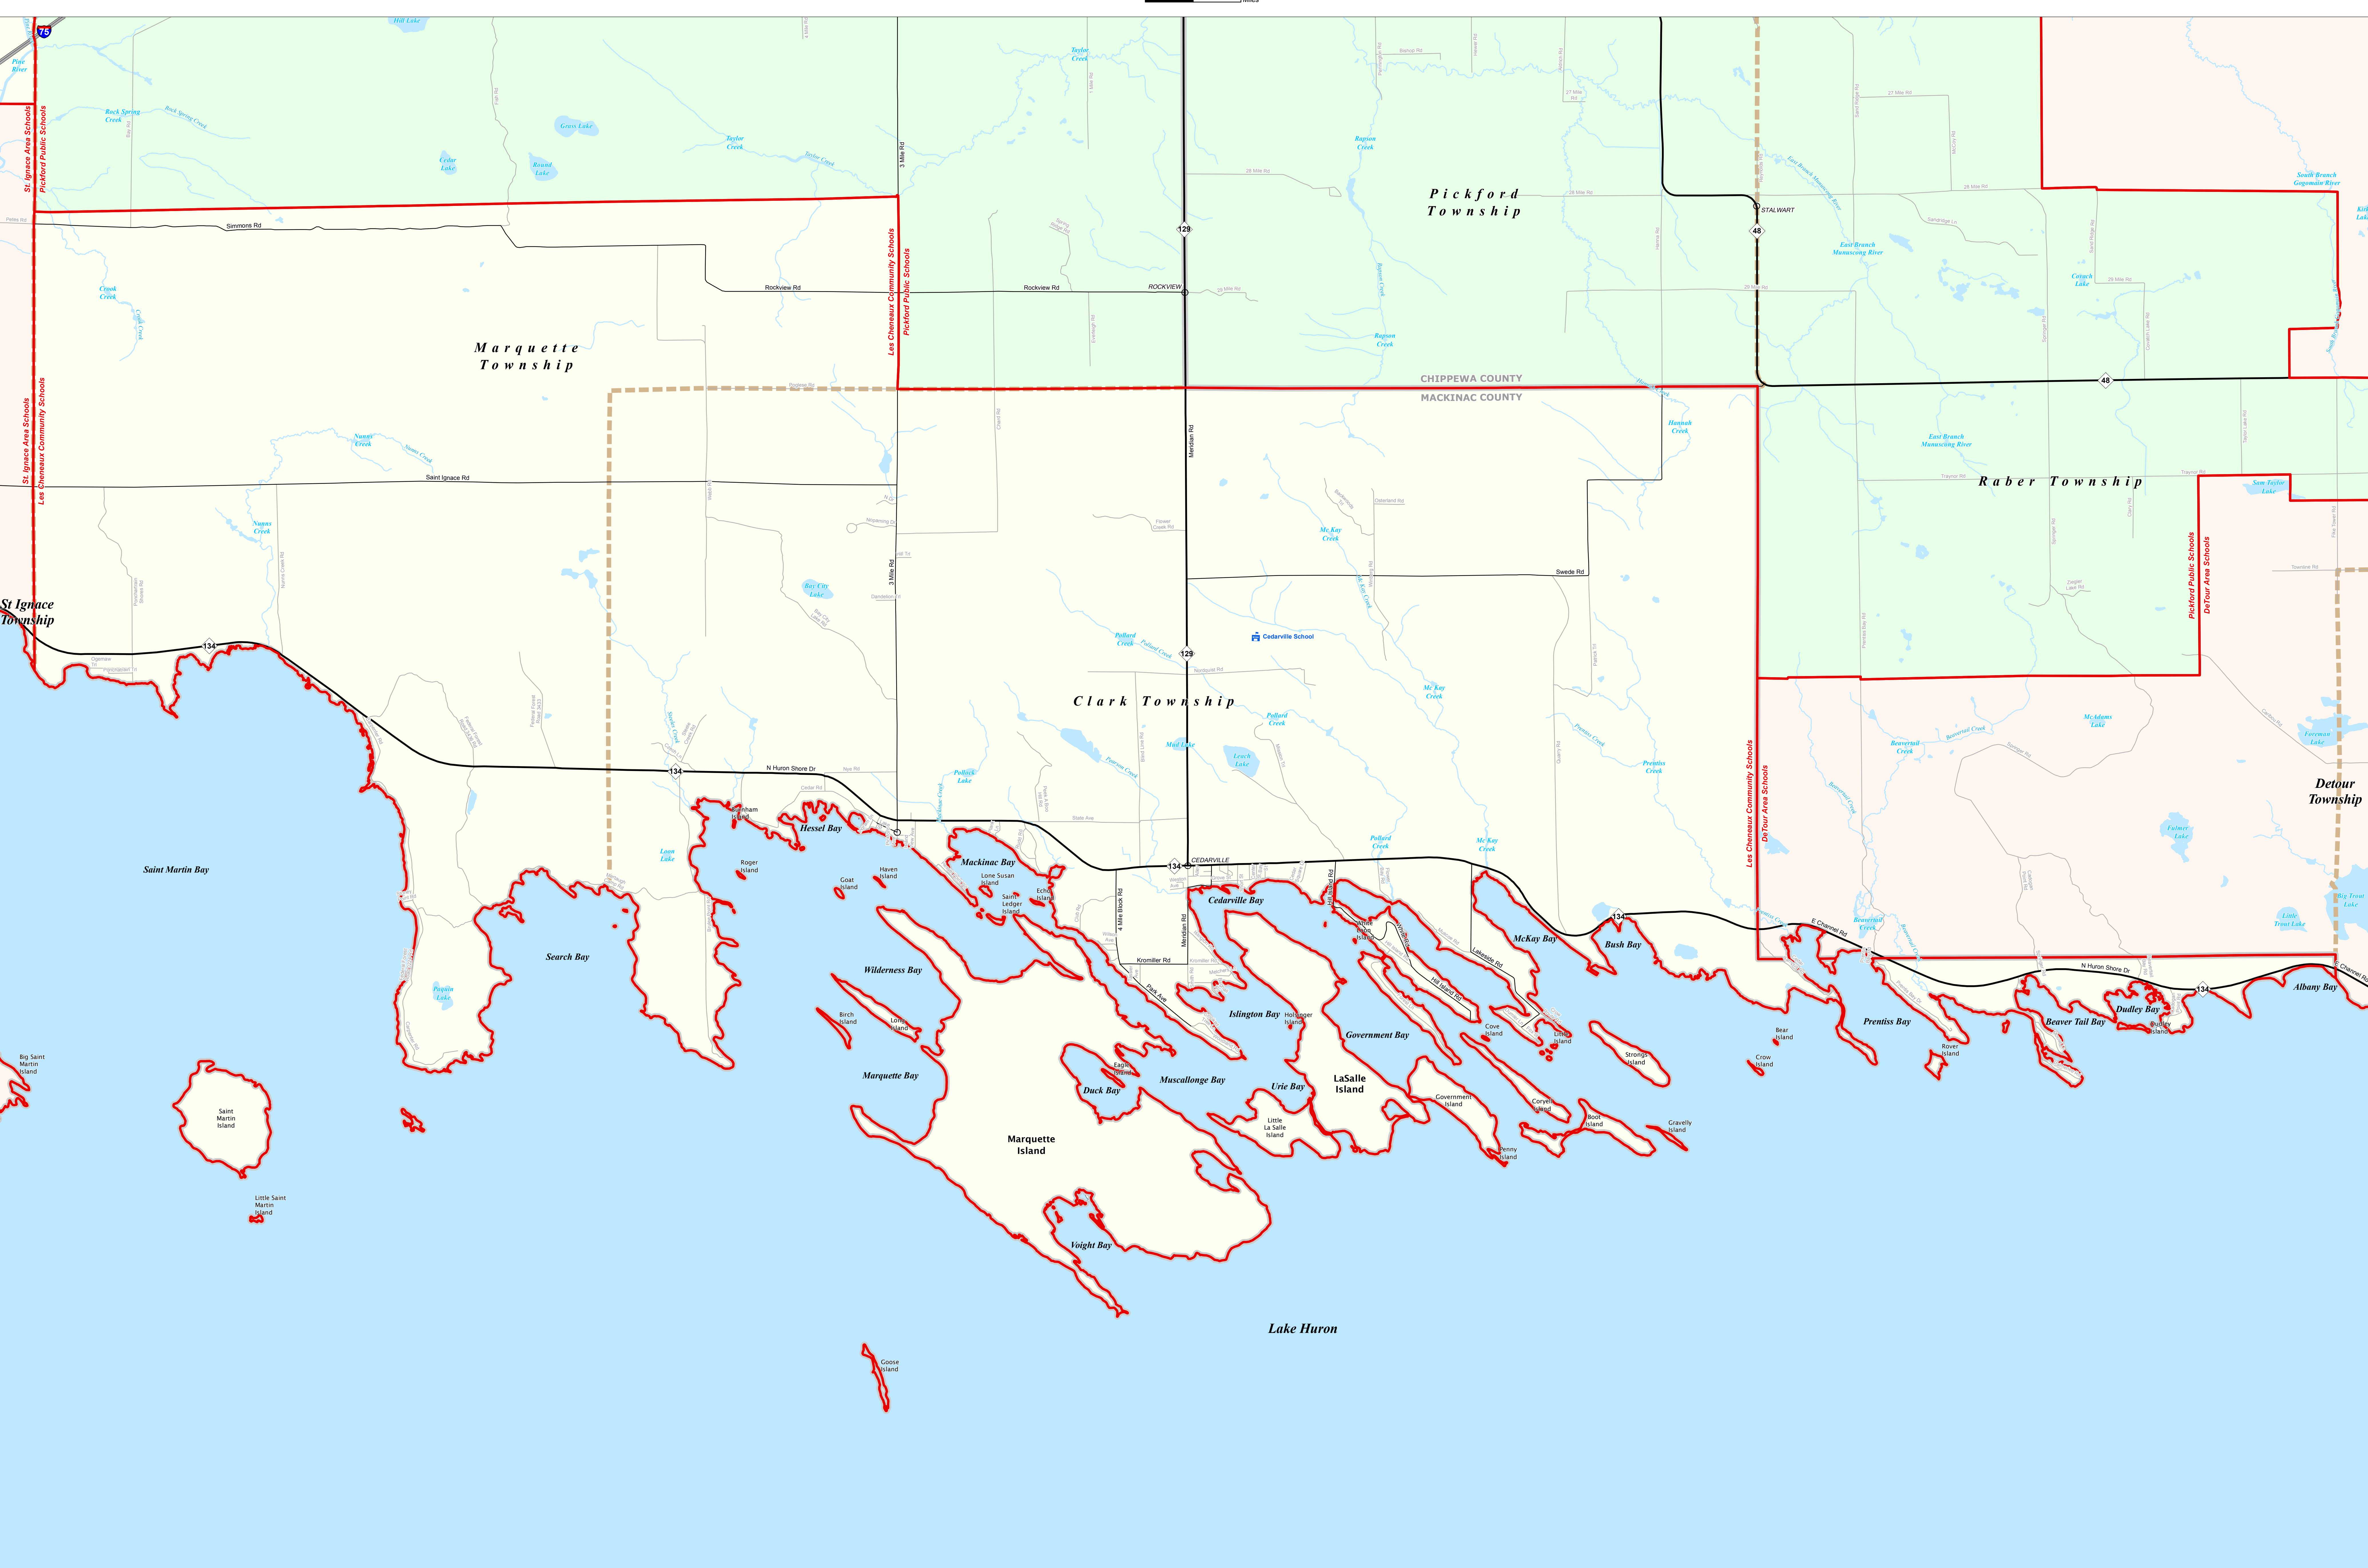

LES CHENEAUX COMMUNITY SCHOOLS

Eastern Upper Peninsula ISD

0 0.25 0.5 Miles

*Note: Non K-12 School Districts identified with Asterisk (*) in Name

Legend	
School District	Unincorporated Place
County	School
City	Freeway
Township	Primary Road
Village	Local Road
Census Designated Place	Railroad
	Water Feature
	River, Stream, or Drain